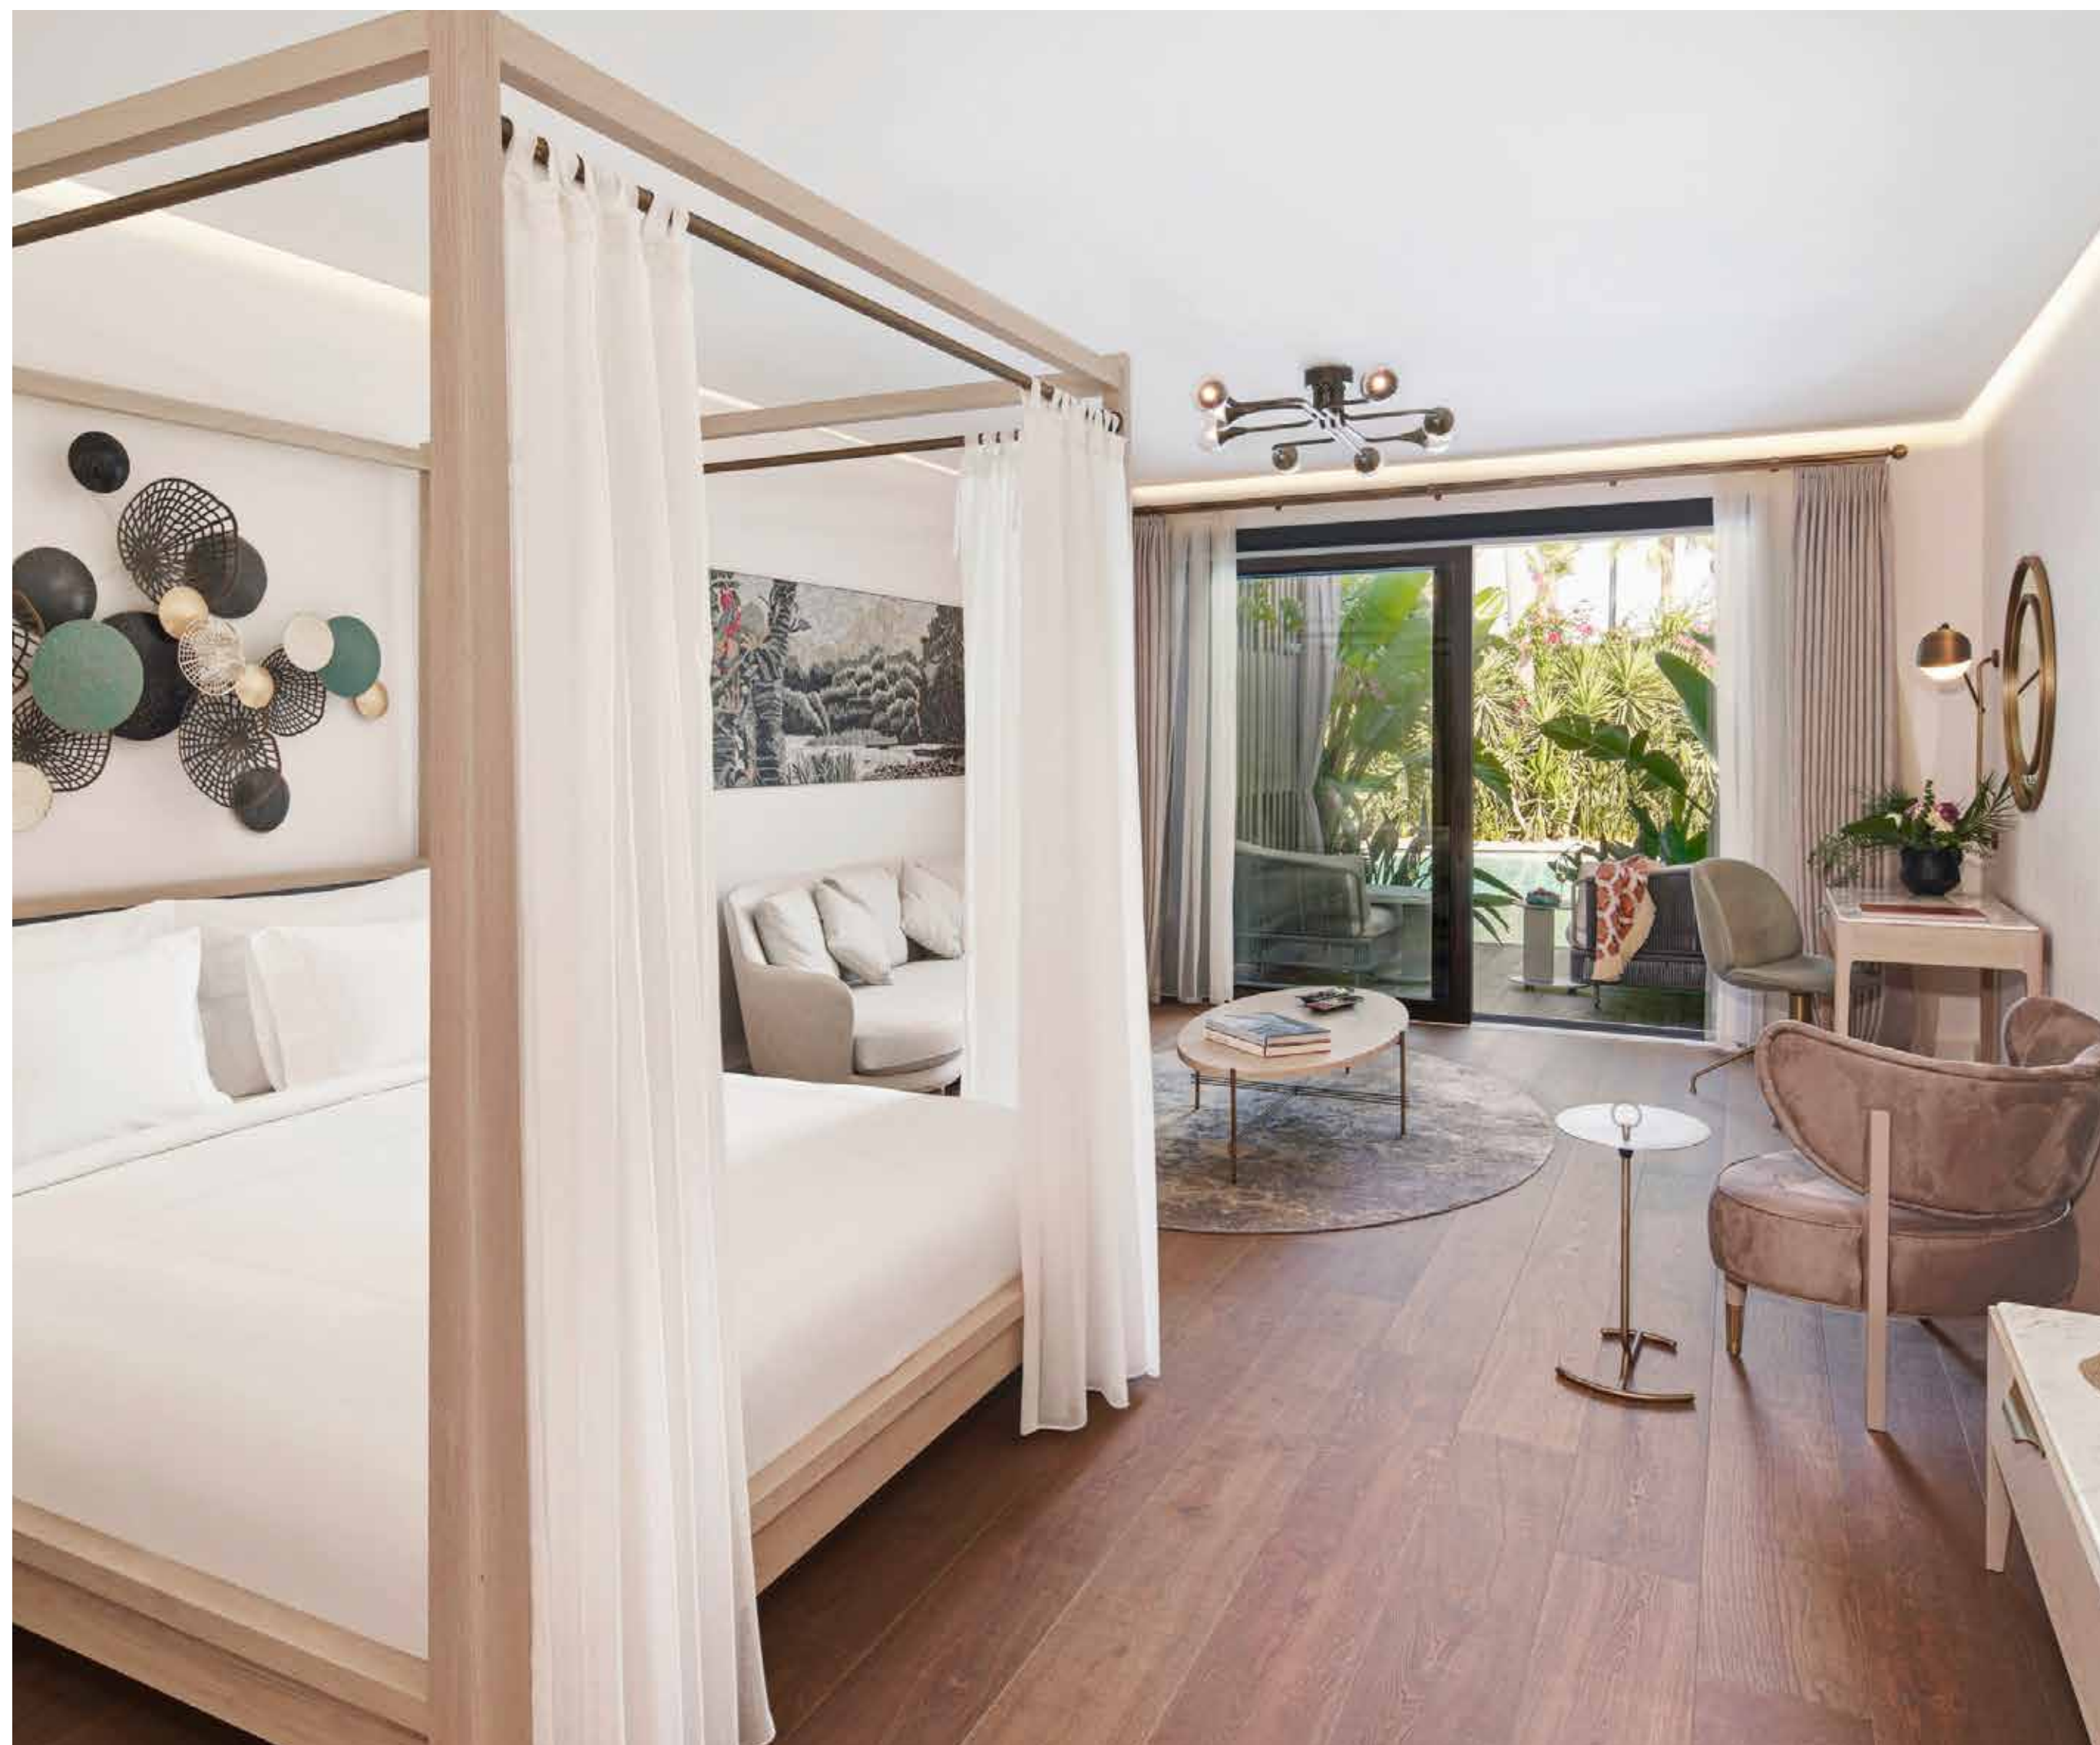

LAGUNA PRIVATE ADULT SUITE