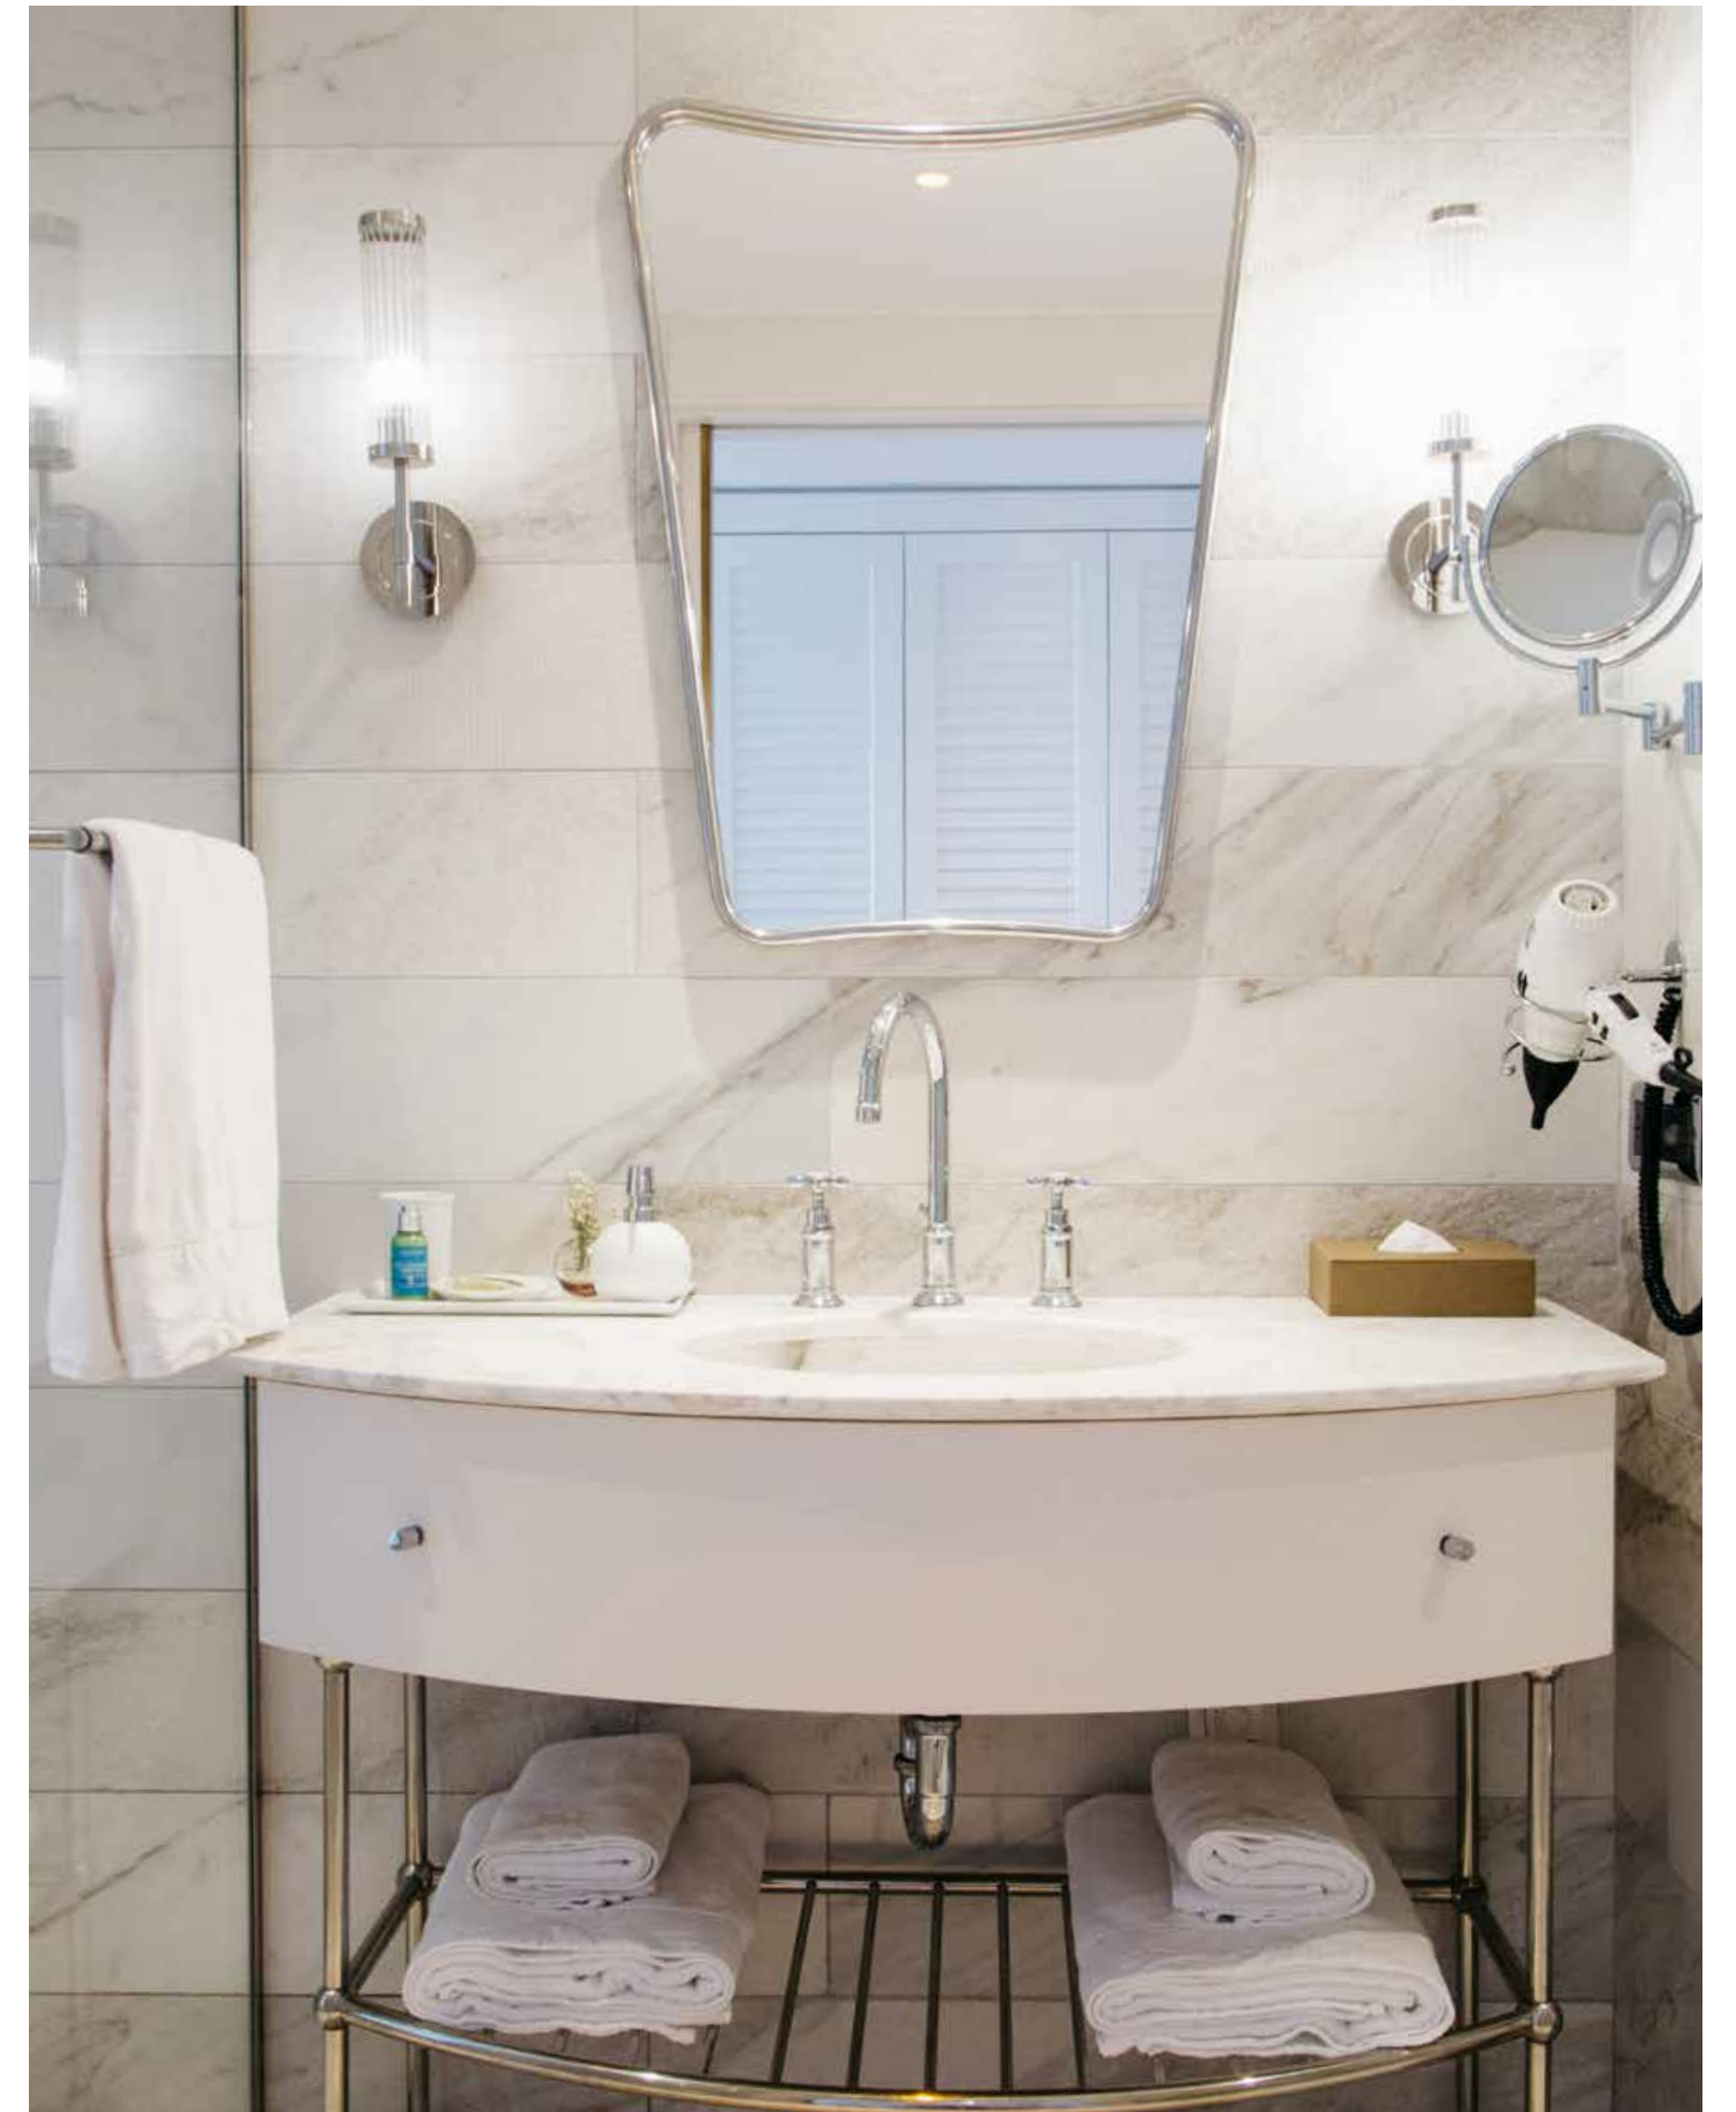

COMFORT ROOM