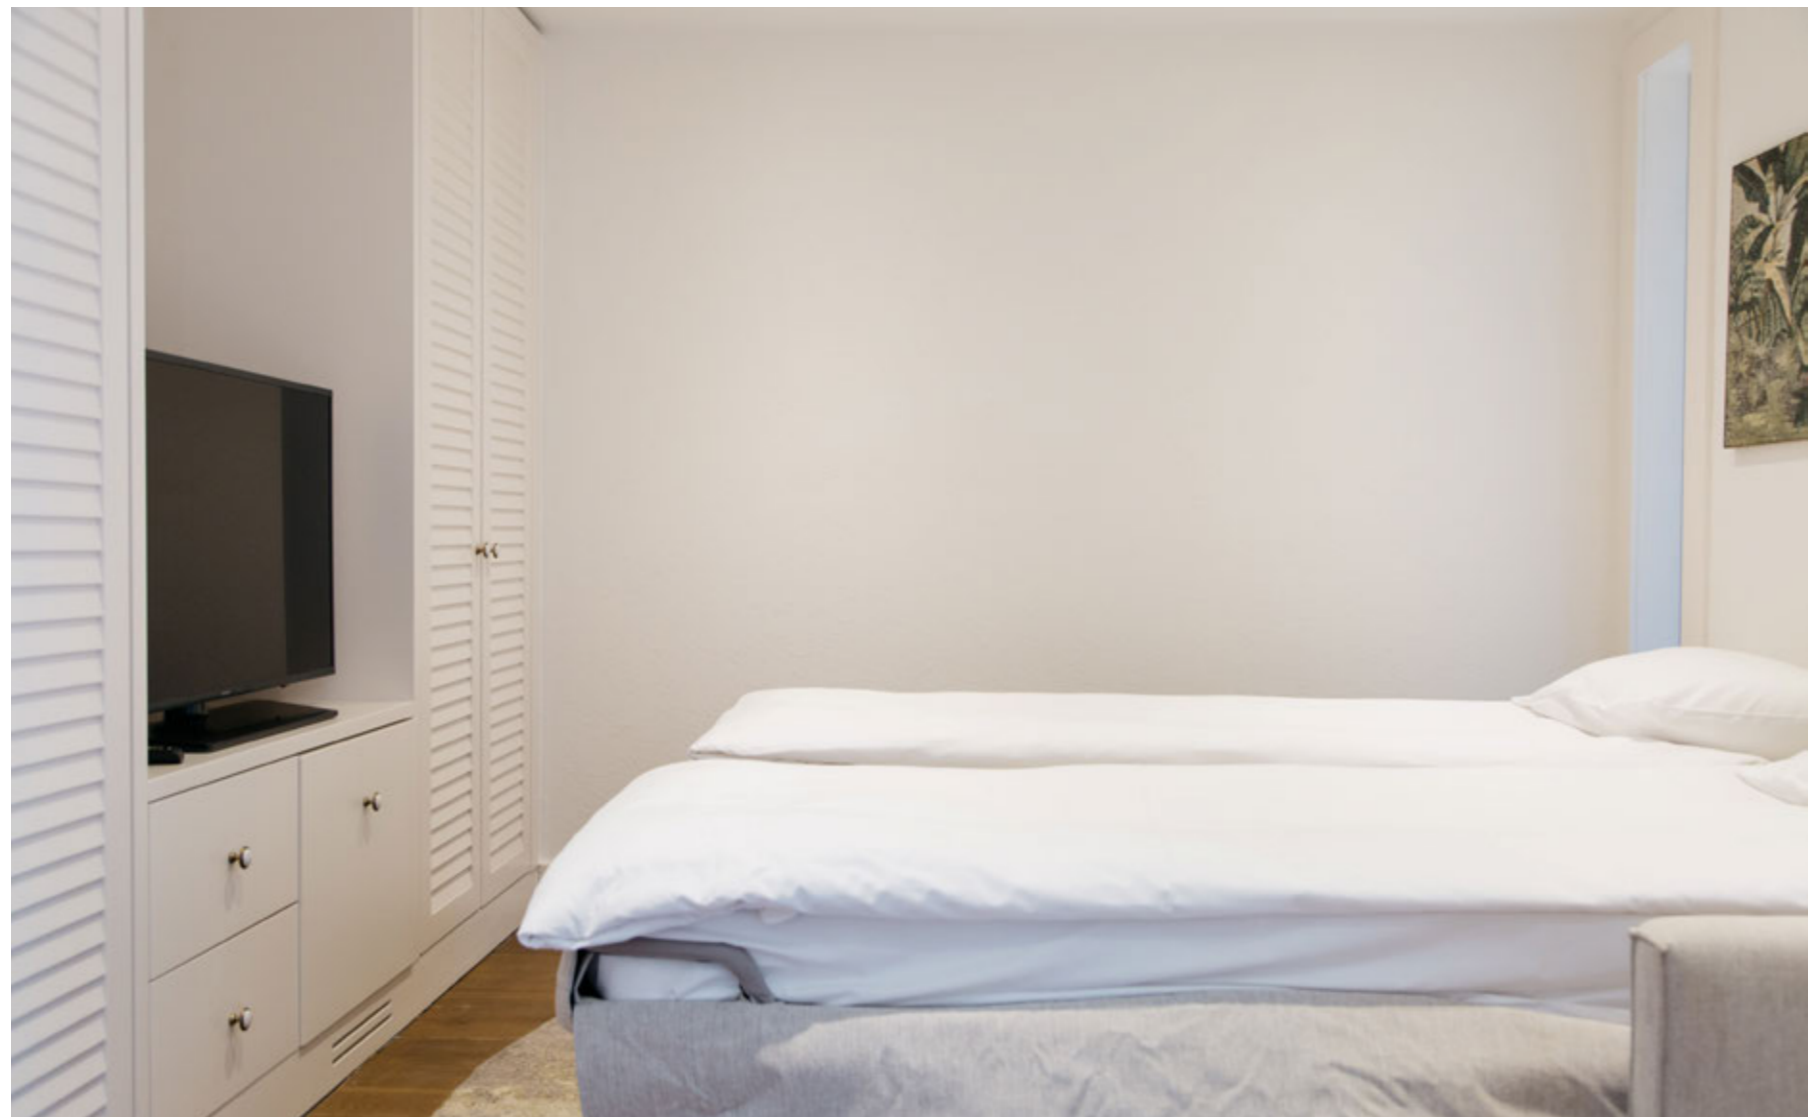

Soul of the Aegean
Sun-Kissed Sophistication.

BIBLOS

ALAÇATI

THE TERRACE 3-BEDROOM RESIDENCE

Room Description

Room Size: 190 sqm

2 Main Bedroom & 1 Bedroom with
Sofa Bed / 3 Bathrooms

1st Bedroom Bed Size: 200*200

2nd Bedroom Bed Size: 200*200

View: Garden, Sea

Max Capacity: 8 Guests

Sofa Bed (Mini Room): 2 Guests

Sofa Bed (Living Room): 2 Guests

THE TERRACE 3-BEDROOM RESIDENCE

THE TERRACE 3-BEDROOM RESIDENCE

THE TERRACE 3-BEDROOM RESIDENCE

THE TERRACE 3-BEDROOM RESIDENCE

THE TERRACE 3-BEDROOM RESIDENCE

THE TERRACE 3-BEDROOM RESIDENCE

AMENITIES

-  Nespresso Coffee Machine
-  Turkish Coffee Machine
-  Fresh Air Supplier
-  Iron & Ironing Board
-  Complimentary High Speed Internet
-  Kettle
-  Elegant Kitchenette
-  High Resolution 42 and 50 inch LED TV

-  Luxury Bathroom Amenities
-  Air-conditioning
-  Rain Shower
-  **NETFLIX** Netflix
-  Mini Bar & Room Service
-  High Resolution 55 and 75 inch LED TV
-  Dressing Room
-  Dining Table for 6
-  Jacuzzi on Master Bedroom